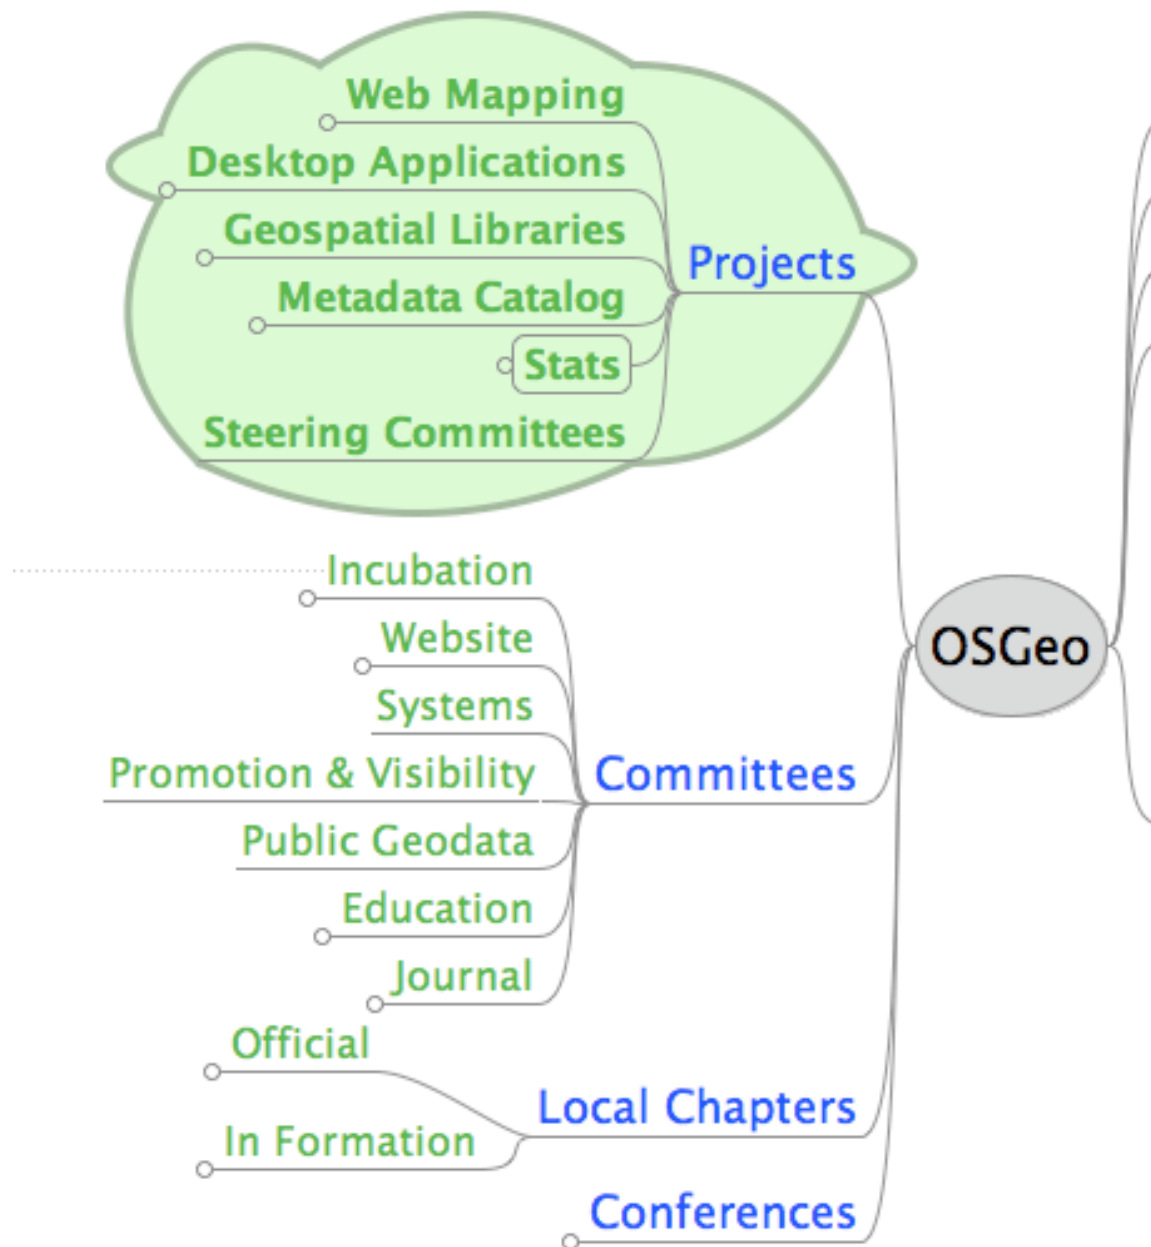

History / Overview Mindmap

Contact

Tyler Mitchell

- tmitchell@osgeo.org
- +1-250-277-1621
- <http://www.osgeo.org>
- <http://wiki.osgeo.org>